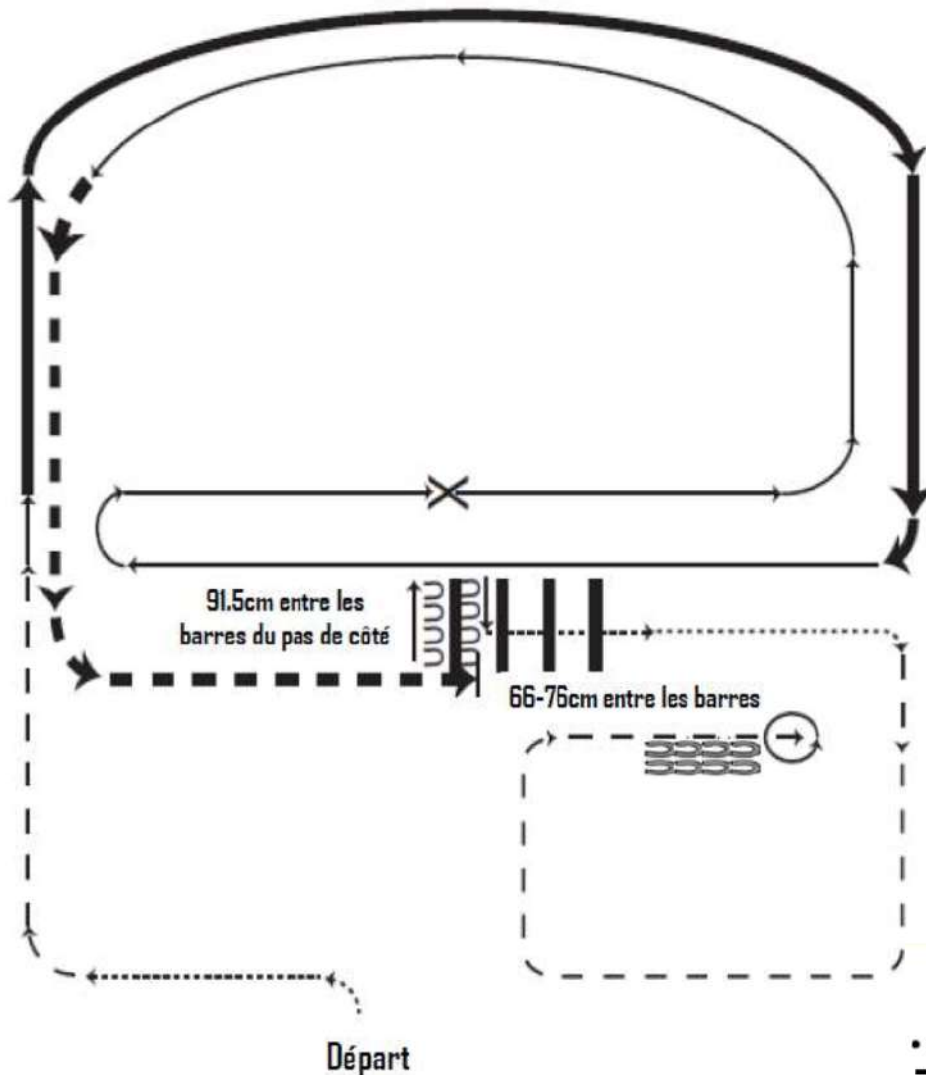

PATTERN 4

AUVERGNE-RHÔNE-ALPES

FÉDÉRATION FRANÇAISE D'ÉQUITATION

Beide for your team

EQUITA
WESTERN

Départ

1. Walk
2. Trot
3. Extended lope right lead
4. Lope right lead
5. Change leads (simple or flying)
6. Lope left lead
7. Extended trot
8. Stop, side pass left, side pass right, 1/2 way
9. Walk over logs
10. Walk
11. Trot square
12. Stop, 360° turn left, and back