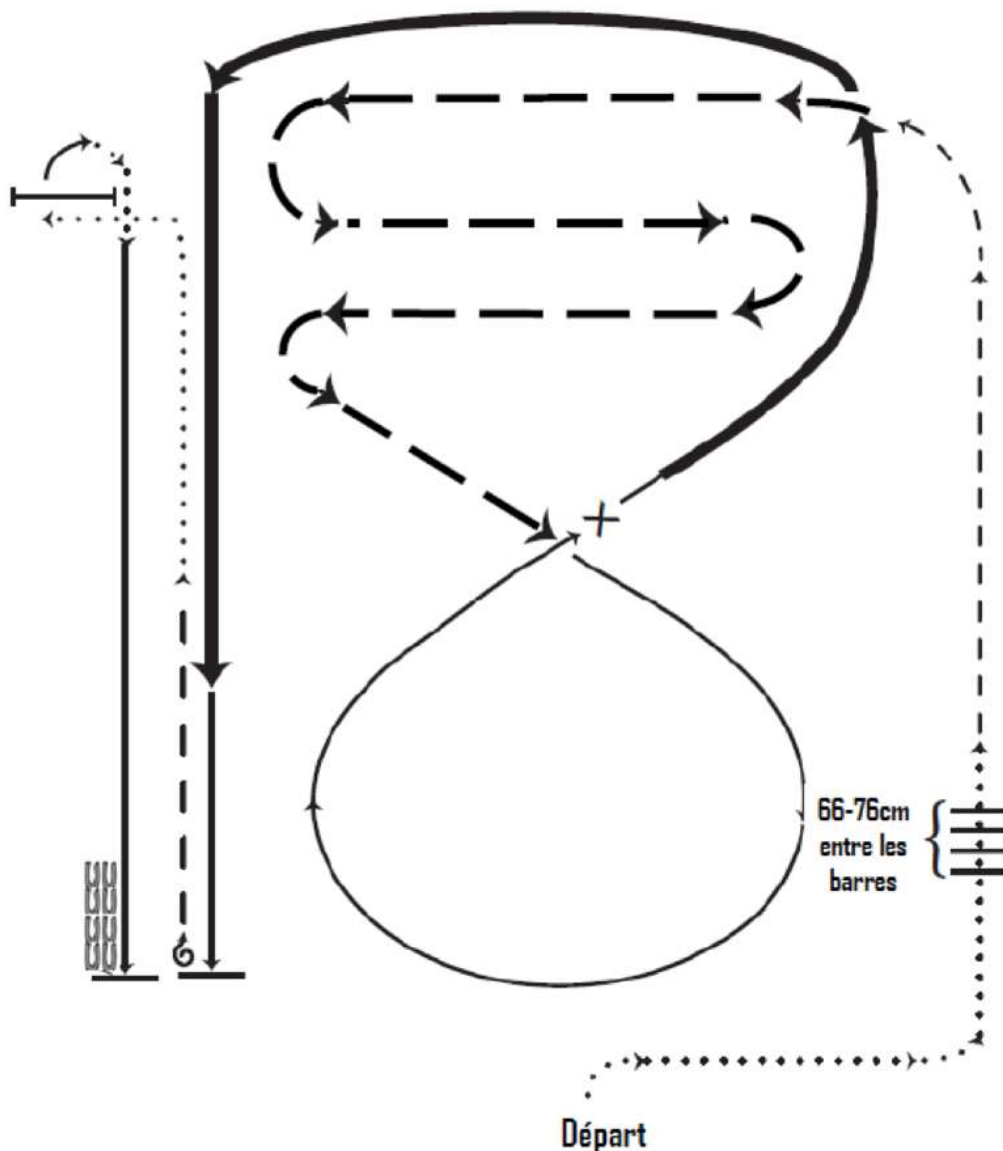

RANCH RIDING NSBA Classic OPEN

Mercredi 30 Octobre | Wednesday October 30th

CARRIÈRE WYOMING | WYOMING ARENA

PATTERN 13

1. Walk
2. Walkoverlogs
3. Trot
4. Extended trot serpentine
5. Lope right lead
6. Change leads (simple or flying)
7. Extended lope (left lead), collect lope
8. Stop, 11/2 turn, either direction
9. Trot
10. Walk to gate
11. Right hand push gate
12. Walk, lope left lead
13. Stop and back