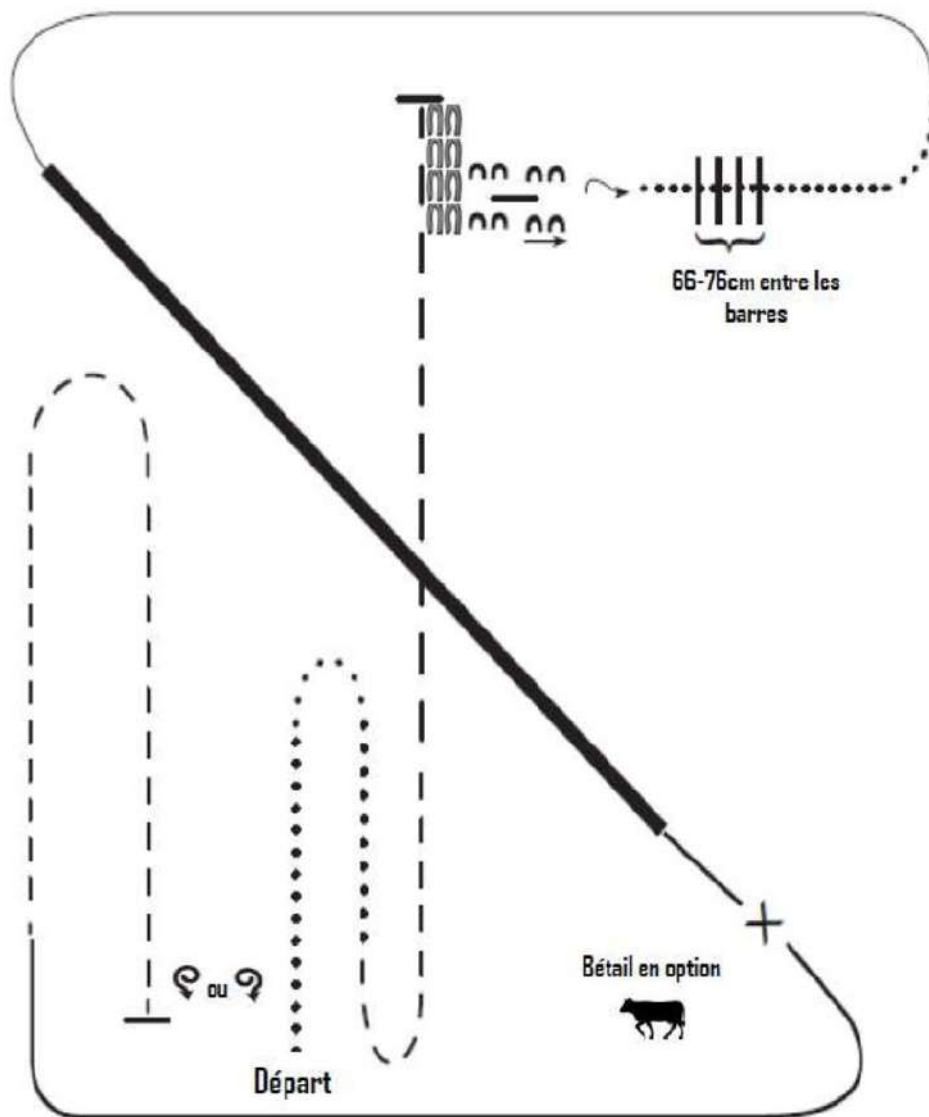

PATTERN 7

AUVERGNE-RHÔNE-ALPES

FÉDÉRATION FRANÇAISE D'ÉQUITATION

Ride for your team

EQUITA
WESTERN

1. Walk
2. Trot
3. Extended trot
4. Stop and back
5. Side pass right over log
6. 1/4 turn right, walk over logs
7. Walk
8. Lope left lead
9. Extended lope left lead
10. Collect lope, change leads (simple or flying)
11. Lope right lead
12. Trot
13. Stop, one 360° turn either direction